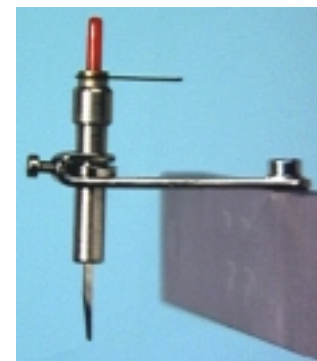

Produkt:  
Product:

**NW**

**Range of Products**

335.000.040 needle detector, length from body 23/  
29,5mm, knockoff force 10-15g

335.000.040.01 needle detector, length from body 23/  
29,5mm, knockoff force 10-15g, with  
bracket 335.100.001

335.000.041 needle detector, length from body 23/  
29,5mm, knockoff force 17-25g

335.000.041.01 needle detector, length from body 23/  
29,5mm, knockoff force 17-25g, with  
bracket 335.100.001

335.000.042 needle detector, needle blade bent 45°,  
length from body 21/27,5mm, knockoff  
force 19-27g

335.000.042.01 needle detector, needle blade bent 45°,  
length from body 21/27,5mm, knockoff  
force 19-27g, with bracket 335.100.001

335.000.043 needle detector, length from body 13/  
19,5mm, knockoff force 15-20g

335.000.044.01 needle detector, needle blade bent 45°,  
length from body 11/17,5mm, knockoff  
force 15-20g, with bracket 335.100.001